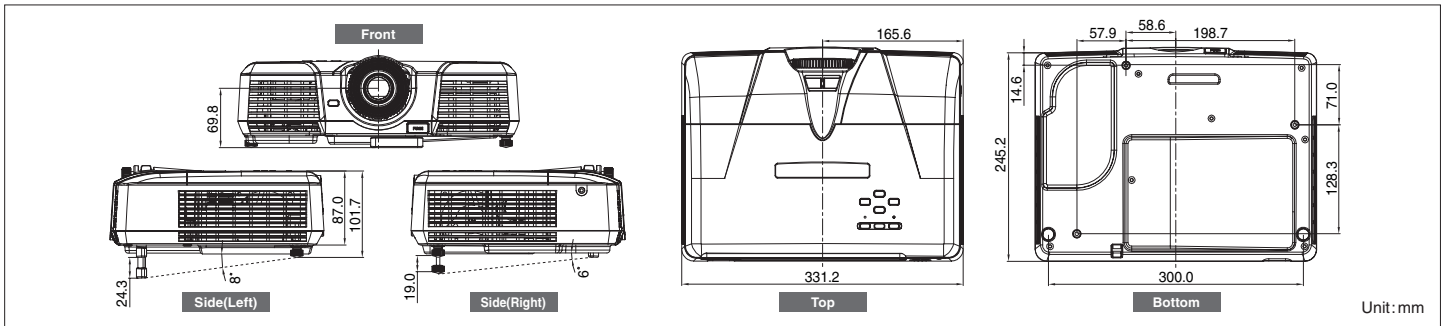

*All brand names and product names are trademarks, registered trademarks or trade names of their respective holders.

Dimensions

Screen size and Projection distance

As seen from the side

Screen size chart

Screen (4:3 aspect ratio)						Distance from screen (L)		Height projected image (Hd)	Screen (16:9 aspect ratio)						Distance from screen (L)		Height projected image (Hd)						
Diagonal size		Width (W)		Height (H)		Shortest	Longest		Diagonal size		Width (W)		Height (H)		Shortest	Longest							
inch	cm	inch	cm	inch	cm	inch	m	inch	cm	inch	cm	inch	cm	inch	m	inch	m	inch	cm				
40	102	32	81	24	61	51	1.3	62	1.6	1.8	5	40	102	35	89	20	50	56	1.4	68	1.7	5.2	13
60	152	48	122	36	91	77	2.0	94	2.4	2.7	7	60	152	52	133	29	75	84	2.1	102	2.6	7.9	20
80	203	64	163	48	122	103	2.6	125	3.2	3.6	9	80	203	70	177	39	100	113	2.9	137	3.5	10.5	27
100	254	80	203	60	152	129	3.3	157	4.0	4.5	11	100	254	87	221	49	125	141	3.6	171	4.4	13.1	33
150	381	120	305	90	229	195	4.9	236	6.0	6.8	17	150	381	131	332	74	187	213	5.4	258	6.5	19.6	50
200	508	160	406	120	305	260	6.6	315	8.0	9.0	23	200	508	174	443	98	249	284	7.2	344	8.7	26.2	66
250	635	200	508	150	381	326	8.3	394	10.0	11.3	29	250	635	218	553	123	311	356	9.0	430	10.9	32.7	83
300	762	240	610	180	457	391	9.9	-	-	13.5	34	300	762	261	664	147	374	427	10.8	-	-	39.3	100